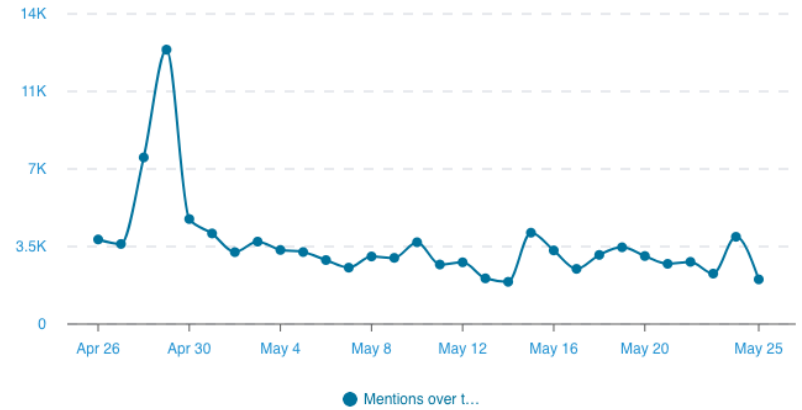

Issues + Crisis Management

Sentiment volume

Total mentions

108K

Mention volume over time

Where Are We?

Integrated Model

Meet the social media team