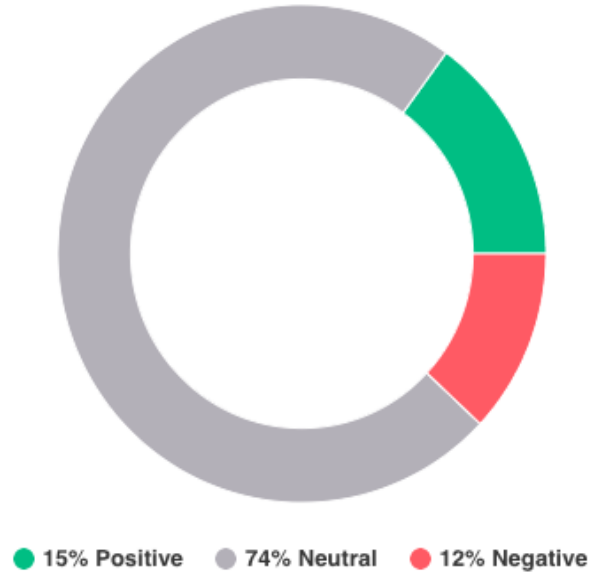

Issues + Crisis Management

Sentiment volume

Total mentions

108K

Mention volume over time

Where Are We?

Integrated Model

Meet the social media team